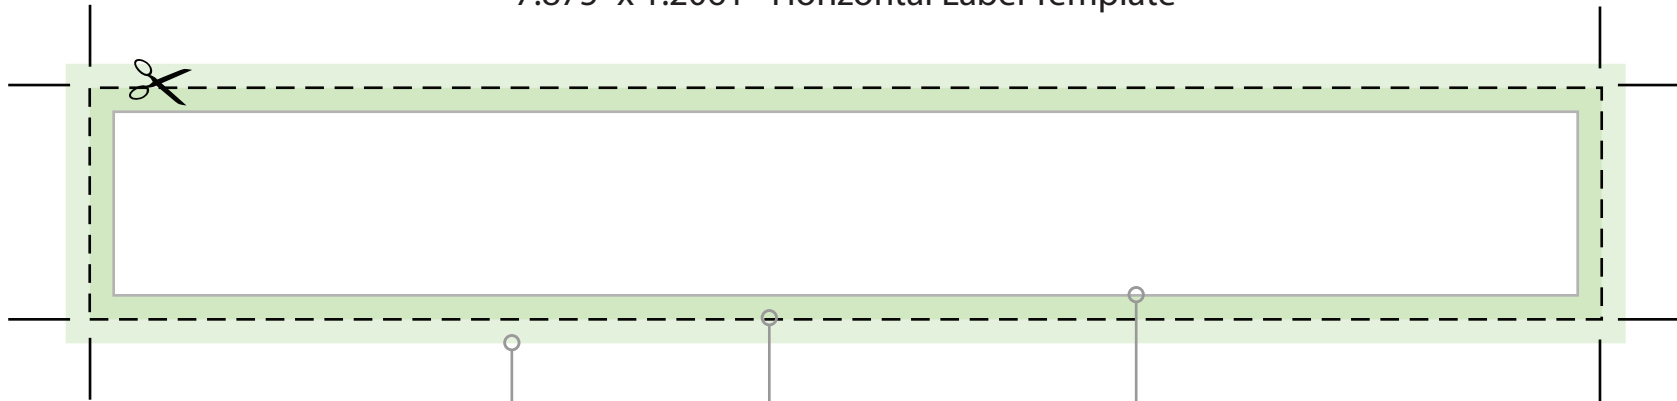

7.875" x 1.2061" Horizontal Label Template

Bleed

Allows background artwork to extend past the trim line, preventing white area from showing when cut

8.125" x 1.456"
206 mm x 37 mm

Trim Area

Cut line, **final label size**

7.875" x 1.2061"
200 mm x 31 mm

Safety Guide / Live Area

Any text within the type safe margin will not be cut

7.625" x 0.956"
194 mm x 24 mm