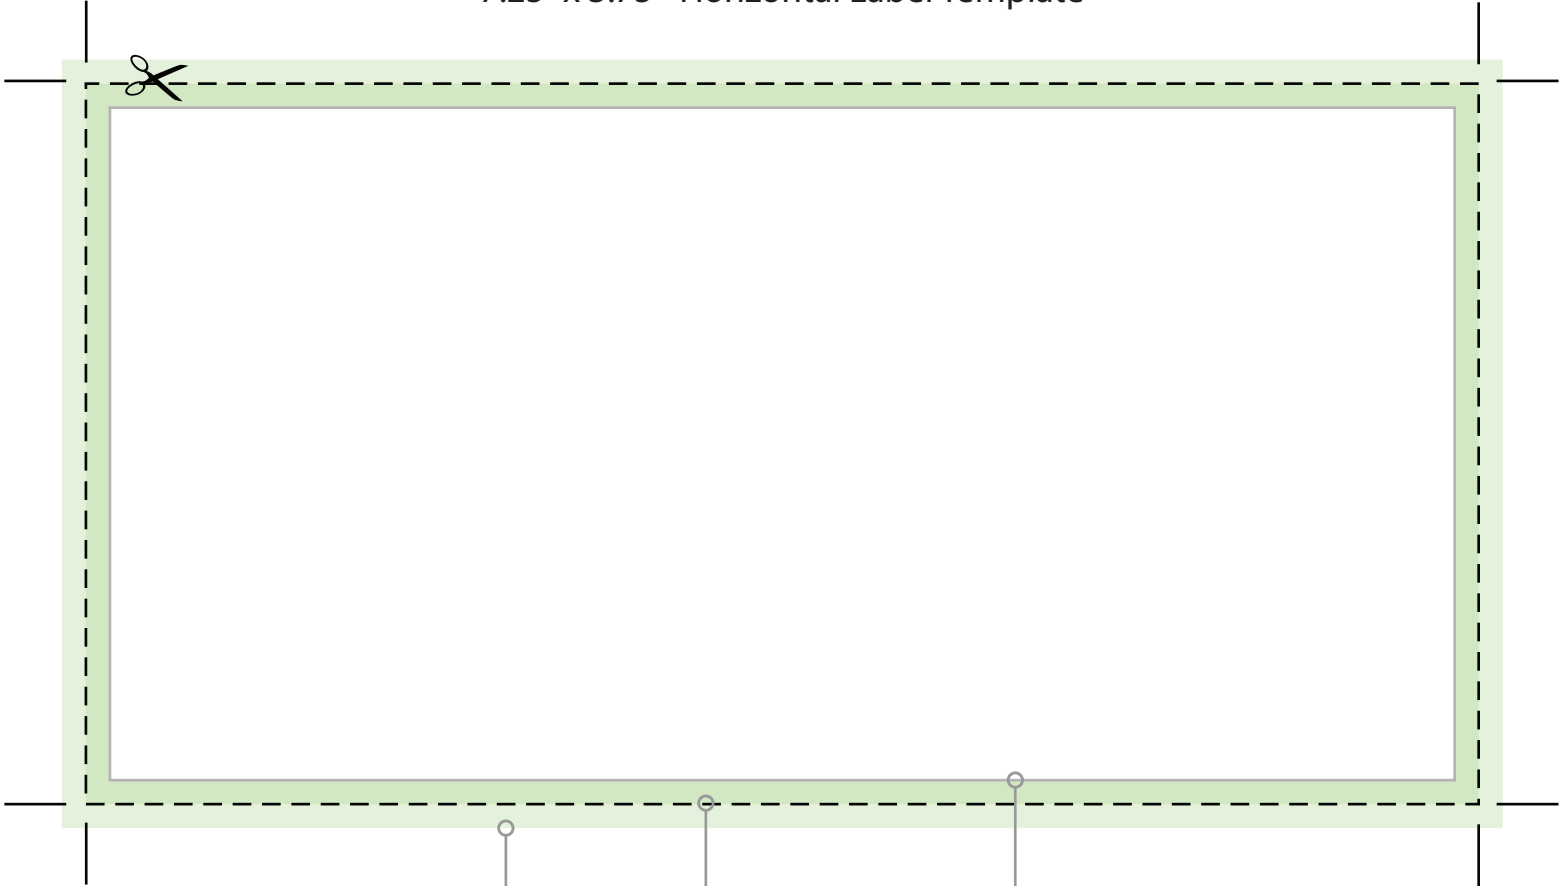

# 7.25" x 3.75" Horizontal Label Template

Bleed

Trim Area

Safety Guide / Live Area

Allows background artwork to extend past the trim line, preventing white area from showing when cut

Cut line, **final label size**

Any text within the type safe margin will not be cut

7.5" x 4"  
191 mm x 102 mm

7.25" x 3.75"  
184 mm x 95 mm

7" x 3.5"  
178 mm x 89 mm