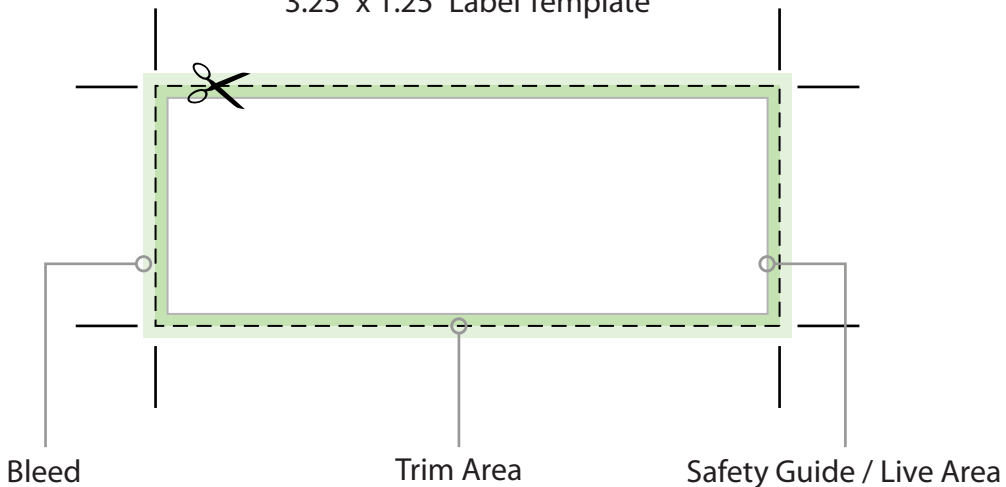

3.25" x 1.25" Label Template

Allows background artwork to extend past the trim line, preventing white area from showing when cut

3.375" x 1.375"
86 mm x 35 mm

Cut line, **final label size**

3.25" x 1.25"
83 mm x 32 mm

Any text within the type safe margin will not be cut

3.125" x 1.125"
79 mm x 29 mm