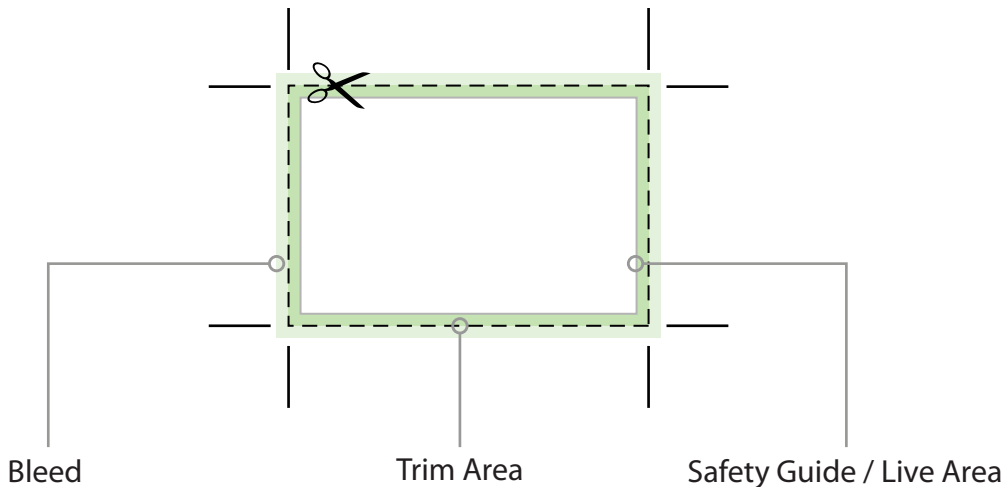

# 1.875" x 1.25" Label Template

Bleed

Trim Area

Safety Guide / Live Area

Allows background artwork to extend past the trim line, preventing white area from showing when cut

Cut line, **final label size**

Any text within the type safe margin will not be cut

2" x 1.375"  
51 mm x 35 mm

1.875" x 1.25"  
48 mm x 32 mm

1.75" x 1.125"  
44 mm x 29 mm