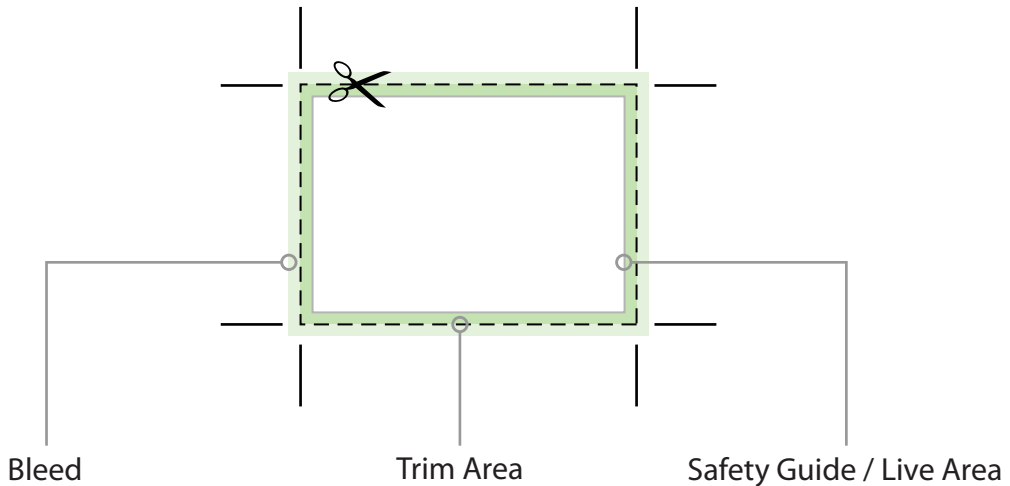

1.75" x 1.25" Label Template

Allows background artwork to extend past the trim line, preventing white area from showing when cut

1.875" x 1.375"
48 mm x 35 mm

Cut line, **final label size**

1.75" x 1.25"
83 mm x 32 mm

Any text within the type safe margin will not be cut

1.625" x 1.125"
41 mm x 29 mm