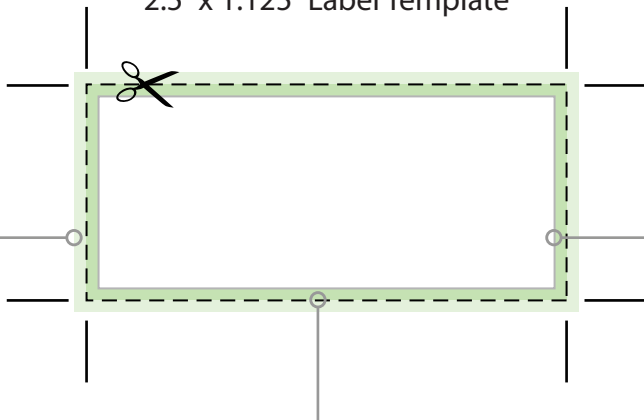

2.5" x 1.125" Label Template

Bleed

Trim Area

Safety Guide / Live Area

Allows background artwork to extend past the trim line, preventing white area from showing when cut

Cut line, **final label size**

Any text within the type safe margin will not be cut

2.625" x 1.25"
67 mm x 32 mm

2.5" x 1.125"
64 mm x 29 mm

2.375" x 1"
60 mm x 25 mm