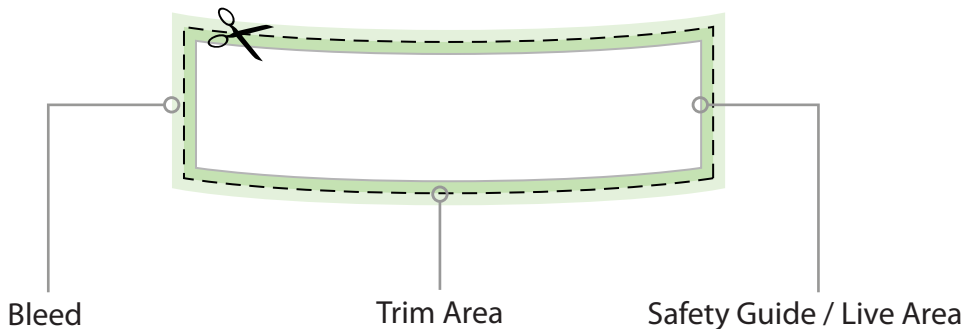

## 0.8125" x 2.75" Label Template

Allows background artwork to extend past the trim line, preventing white area from showing when cut

0.9375" x 2.875"  
24 mm x 73 mm

Cut line, **final label size**

0.8125" x 2.75"  
21 mm x 70 mm

Any text within the type safe margin will not be cut

0.6875" x 2.625"  
17 mm x 67 mm