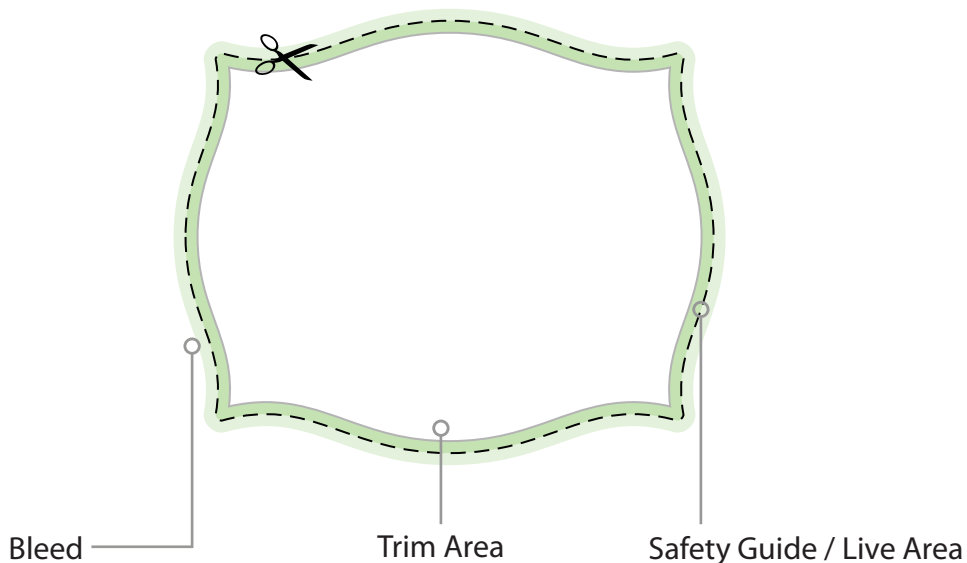

## 2.25" x 2.75" Label Template

Allows background artwork to extend past the trim line, preventing white area from showing when cut

2.375" x 2.875"  
60 mm x 73 mm

Cut line, **final label size**

2.25" x 2.75"  
57 mm x 70 mm

Any text within the type safe margin will not be cut

2.125" x 2.625"  
54 mm x 67 mm