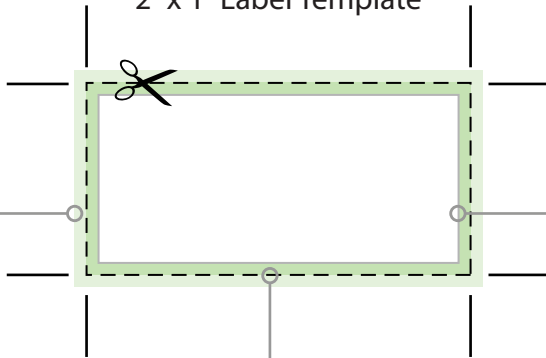

2" x 1" Label Template

Bleed

Trim Area

Safety Guide / Live Area

Allows background artwork to extend past the trim line, preventing white area from showing when cut

Cut line, **final label size**

Any text within the type safe margin will not be cut

2.125" x 1.125"
54 mm x 29 mm

2" x 1"
51 mm x 25 mm

1.875" x 0.875"
48 mm x 22 mm