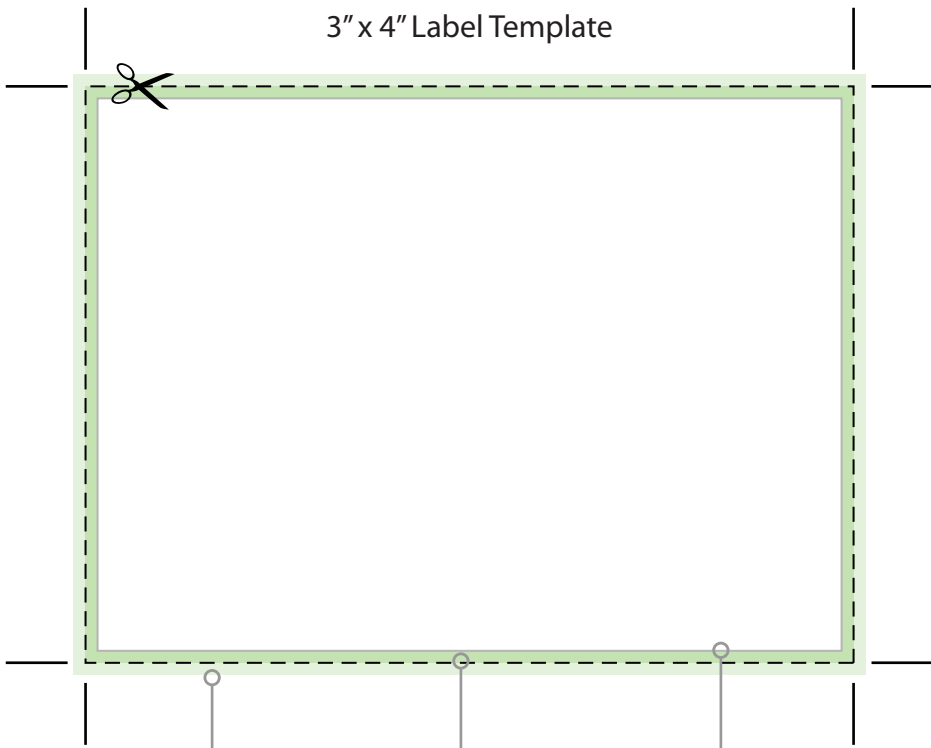

# 3" x 4" Label Template

Bleed

Trim Area

Safety Guide / Live Area

Allows background artwork to extend past the trim line, preventing white area from showing when cut

Cut line, **final label size**

Any text within the type safe margin will not be cut

3.125" x 4.125"  
79 mm x 105 mm

3" x 4"  
76 mm x 102 mm

2.875" x 3.875"  
73 mm x 98 mm