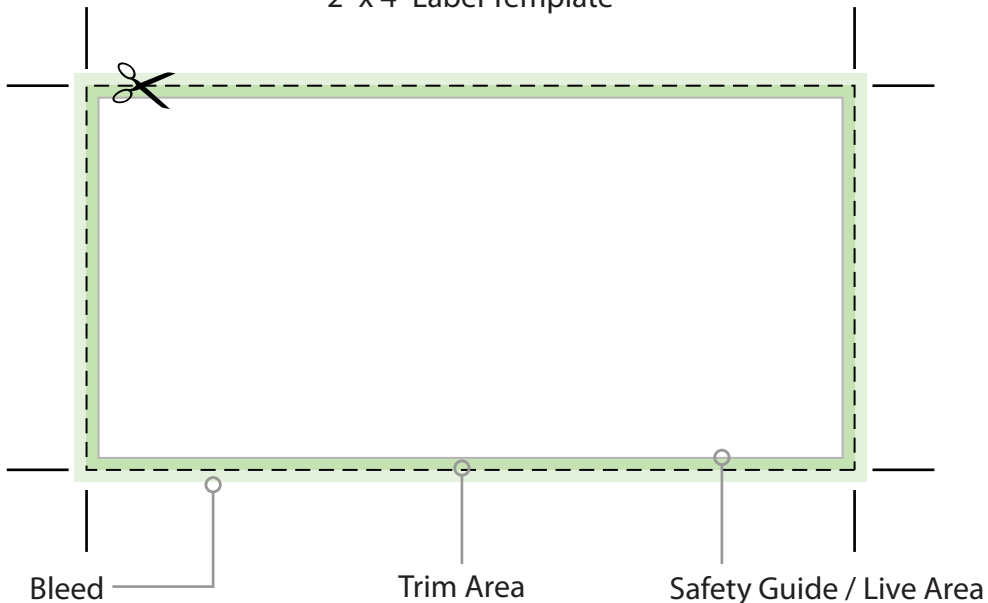

2" x 4" Label Template

Allows background artwork to extend past the trim line, preventing white area from showing when cut

2.125" x 4.125"
54 mm x 105 mm

Cut line, **final label size**

2" x 4"
51 mm x 102 mm

Any text within the type safe margin will not be cut

1.875" x 3.875"
48 mm x 98 mm