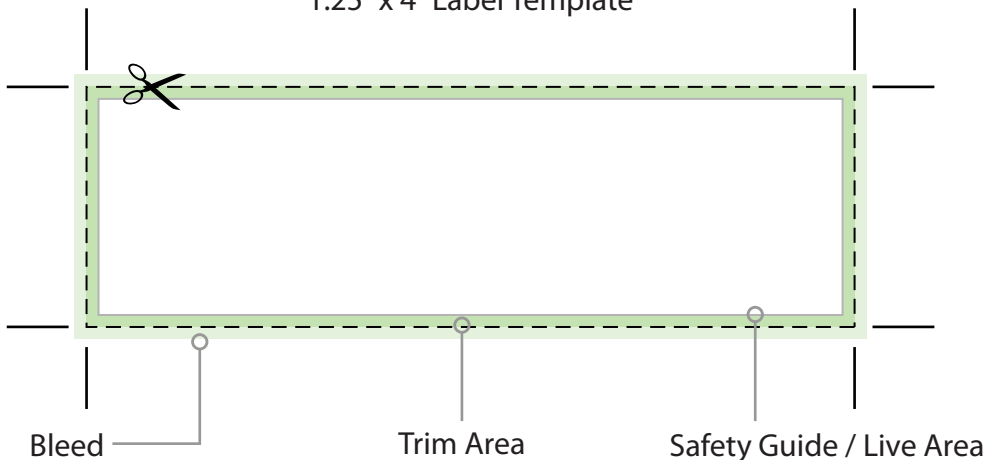

1.25" x 4" Label Template

Allows background artwork to extend past the trim line, preventing white area from showing when cut

1.375" x 4.125"
35 mm x 105 mm

Cut line, **final label size**

1.25" x 4"
32 mm x 102 mm

Any text within the type safe margin will not be cut

1.125" x 3.875"
29 mm x 98 mm