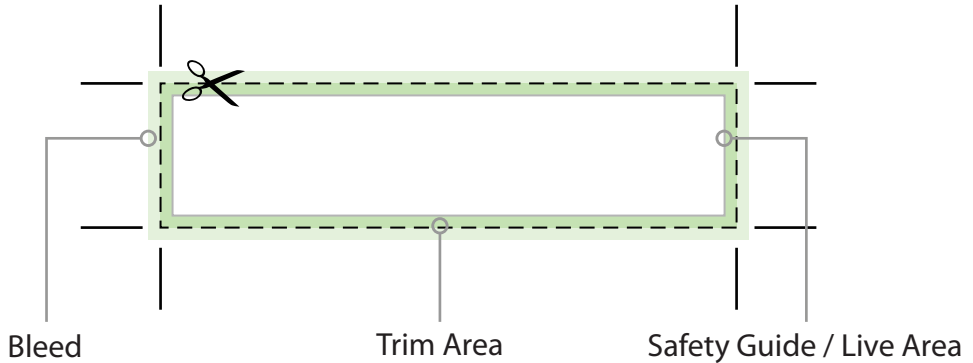

# 0.75" x 3" Label Template

Allows background artwork to extend past the trim line, preventing white area from showing when cut

0.875" x 3.125"  
22 mm x 79 mm

Cut line, **final label size**

0.75" x 3"  
19 mm x 76 mm

Any text within the type safe margin will not be cut

0.625" x 2.875"  
16 mm x 73 mm