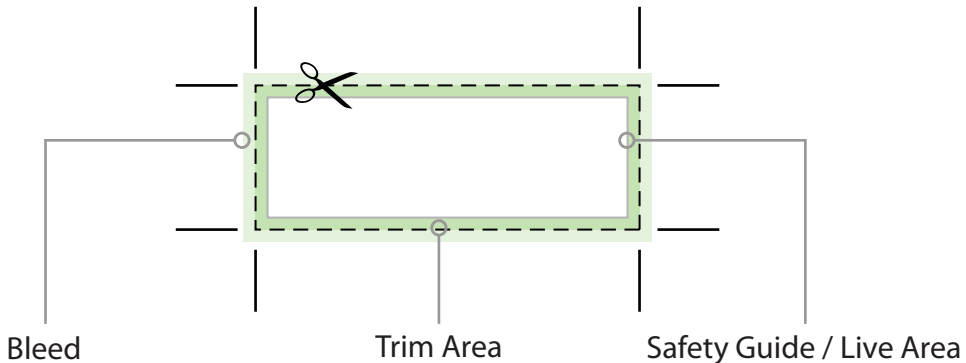

# 0.75" x 2" Label Template

Allows background artwork to extend past the trim line, preventing white area from showing when cut

0.875" x 2.125"  
22 mm x 54 mm

Cut line, **final label size**

0.75" x 2"  
19 mm x 51 mm

Any text within the type safe margin will not be cut

0.625" x 1.875"  
16 mm x 48 mm