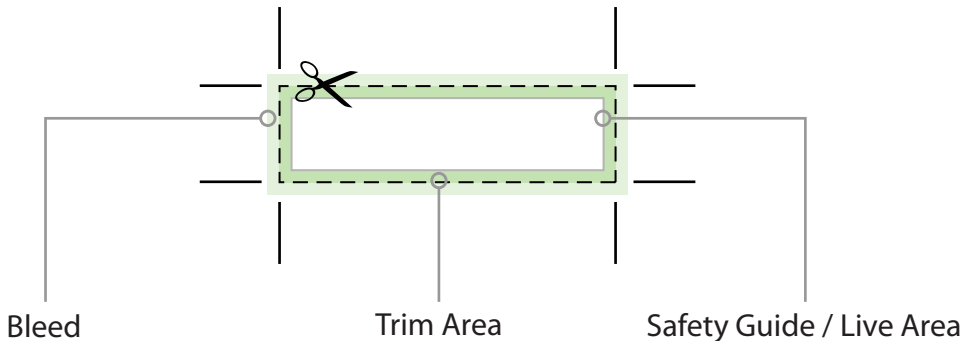

0.5" x 1.75" Label Template

Allows background artwork to extend past the trim line, preventing white area from showing when cut

0.625" x 1.875"
16 mm x 48 mm

Cut line, **final label size**

0.5" x 1.75"
13 mm x 44 mm

Any text within the type safe margin will not be cut

0.375" x 1.625"
10 mm x 41 mm