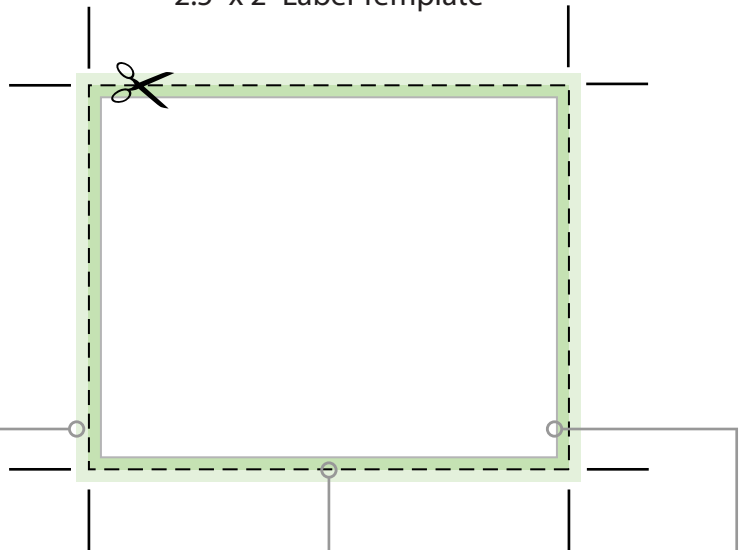

# 2.5" x 2" Label Template

Bleed

Trim Area

Safety Guide / Live Area

Allows background artwork to extend past the trim line, preventing white area from showing when cut

Cut line, **final label size**

Any text within the type safe margin will not be cut

2.625" x 2.125"  
67 mm x 54 mm

2.5" x 2"  
64 mm x 51 mm

2.375" x 1.875"  
60 mm x 48 mm