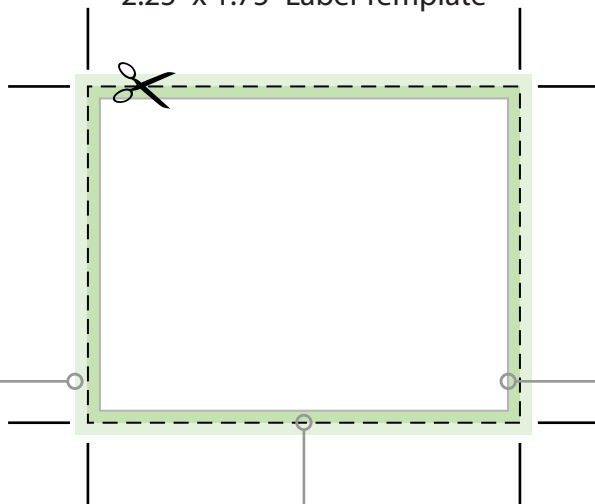

2.25" x 1.75" Label Template

Bleed

Allows background artwork to extend past the trim line, preventing white area from showing when cut

2.375" x 1.875"
60 mm x 48 mm

Trim Area

Cut line, **final label size**

2.25" x 1.75"
57 mm x 44 mm

Safety Guide / Live Area

Any text within the type safe margin will not be cut

2.125" x 1.625"
54 mm x 41 mm