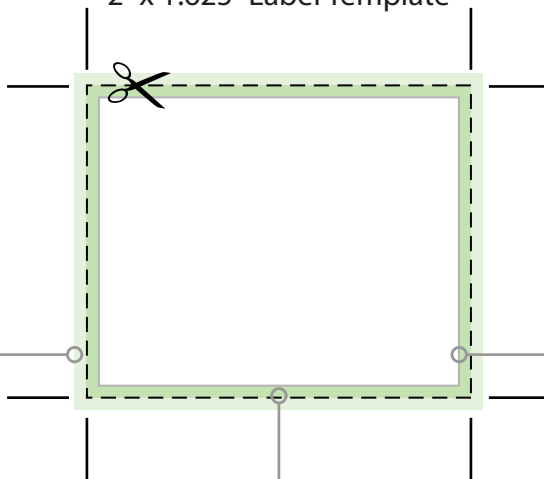

# 2" x 1.625" Label Template

Bleed

Allows background artwork to extend past the trim line, preventing white area from showing when cut

2.125" x 1.75"  
54 mm x 44 mm

Trim Area

Cut line, **final label size**

2" x 1.625"  
51 mm x 41 mm

Safety Guide / Live Area

Any text within the type safe margin will not be cut

1.875" x 1.5"  
48 mm x 38 mm