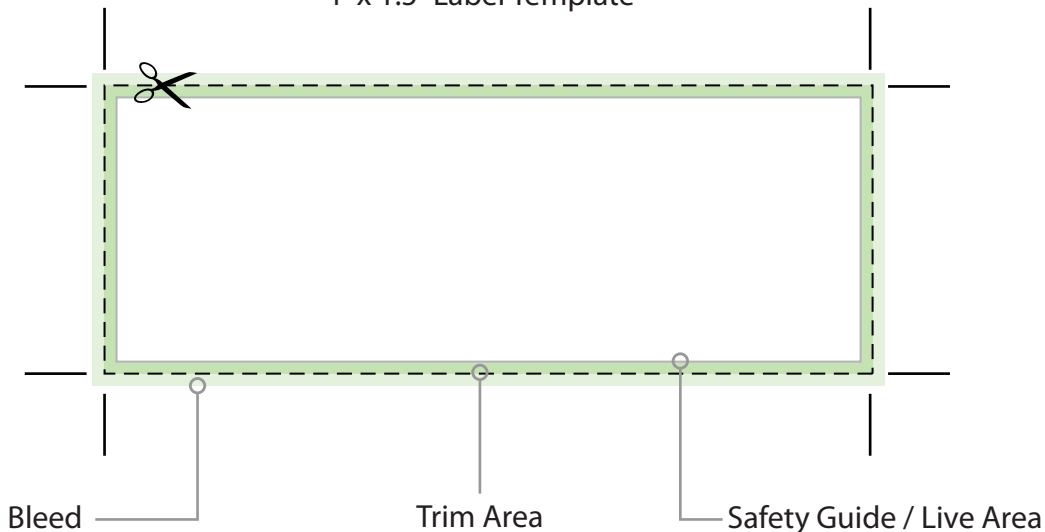

4" x 1.5" Label Template

Allows background artwork to extend past the trim line, preventing white area from showing when cut

4.125" x 1.625"
105 mm x 41 mm

Cut line, **final label size**

4" x 1.5"
102 mm x 38 mm

Any text within the type safe margin will not be cut

3.875" x 1.375"
98 mm x 35 mm