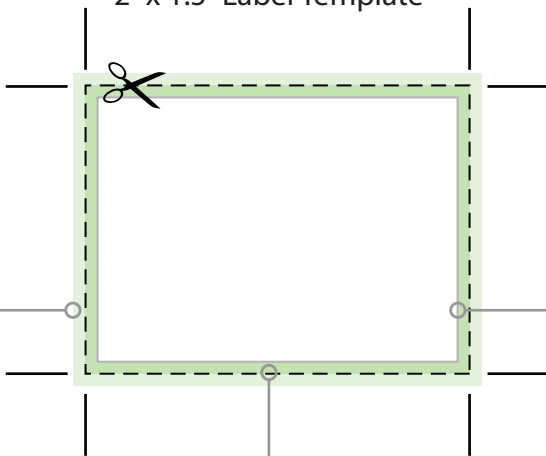

2" x 1.5" Label Template

Bleed

Trim Area

Safety Guide / Live Area

Allows background artwork to extend past the trim line, preventing white area from showing when cut

Cut line, **final label size**

Any text within the type safe margin will not be cut

2.125" x 1.625"
54 mm x 41 mm

2" x 1.5"
51 mm x 38 mm

1.875" x 1.375"
48 mm x 35 mm