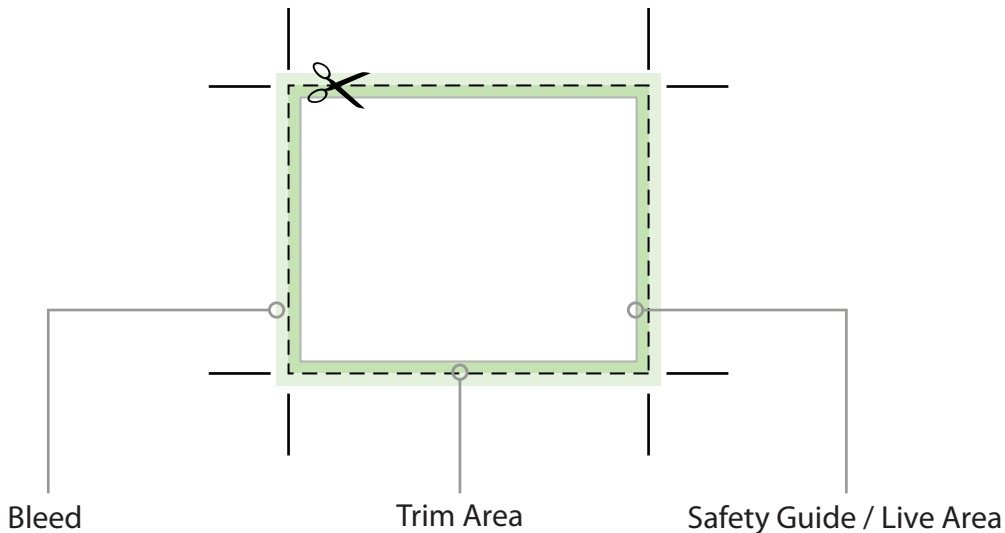

1.875" x 1.5" Label Template

Allows background artwork to extend past the trim line, preventing white area from showing when cut

2" x 1.625"
51 mm x 41 mm

Cut line, **final label size**

1.875" x 1.5"
48 mm x 38 mm

Any text within the type safe margin will not be cut

1.75" x 1.375"
44 mm x 35 mm